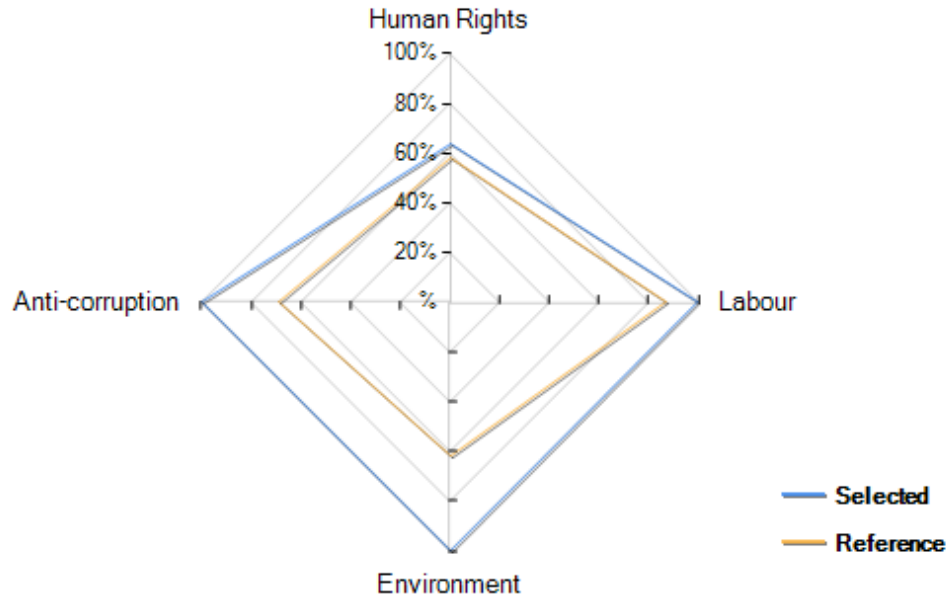

Supplier

ATDUE S.R.L.

Score compared with

Same business sector

Selected questionnaire

Overall score

91%

Human Rights Score

64%

Labour Score

100%

Environment Score

100%

Ant-corruption Score

100%

Issue date

Labour Average Score

87%

Environment Average Score

62%

Anti-corruption Average Score

69%